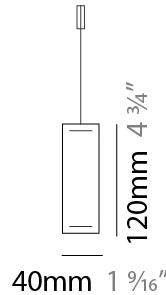

PROJECT	
TYPE	
SPECIFIER	
QUANTITY	
DATE	

LED120 SUSPENSION

D71024-

base number
Color   Finish
Temperature   Options

1. To build a product code in our configurator select the specify button on the base model # product page
2. To build a manual product code on this datasheet choose from the options listed below in blue font and add the suffix to the base model #

GENERAL

Series: Woodlin
Subseries: LED120
Brand: Tunto
Division: Design
Mounting Type: Suspension
Mounting Location: Ceiling
Subcategory: Profile

PHYSICAL

Shape: Rectangle
Length (mm): 1000
Length (in): 39 ³/₈
Width (mm): 40
Width (in): 1 ⁹/₁₆
Height (mm): 120
Height (in): 4 ³/₄
Max. Overall Height (mm): 2120
Max. Overall Height (in): 83 ⁷/₁₆
Light Distribution: Direct / Indirect
Diffuser: Opal
Fixture Finish: [WAL](#) / [ASH](#) / [OAK](#) / [BLK](#) / [WHI](#)
Fixture Material: Wood
Cable Details: 2000mm / 78 3/4"

ELECTRICAL

Lamp Type: LED
Input Wattage (W): 46
Total Output Wattage (W): 38
Dimming: Tri-Mode (Non-Dimming and Phase Dimming (120Vac only) and 0-10V Dimming)
Driver Included: Yes
Driver Location: Integrated
Driver Type: Constant Current - Universal
Driver Class: Class 2
Input Voltage (V): 120 - 277
Constant Current (MA): 700

LED

Color Temperature (°K): [2700](#) / [3000](#) / [4000](#)
Max. Delivered Lumen (lm): 2200
CRI: >93 CRI
Lamp Life (hrs): 50000

OPTICAL

RATINGS AND CERTIFICATIONS

Certified By: Certified for North American Standards
IP rating: IP20