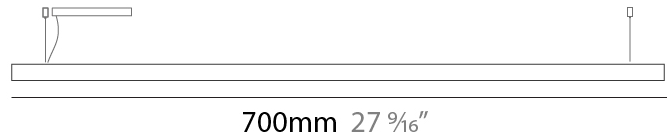

LED60 SUSPENSION

D71015-

base number
Color   Finish
Temperature   Options

1. To build a product code in our configurator select the specify button on the base model # product page
2. To build a manual product code on this datasheet choose from the options listed below in blue font and add the suffix to the base model #

GENERAL

Series: Woodlin
Subseries: LED60
Brand: Tunto
Division: Design
Mounting Type: Suspension
Mounting Location: Ceiling
Subcategory: Profile

PHYSICAL

Shape: Rectangle
Length (mm): 700
Length (in): 27 ⁹/₁₆
Width (mm): 60
Width (in): 2 ³/₈
Height (mm): 60
Height (in): 2 ³/₈
Max. Overall Height (mm): 2060
Max. Overall Height (in): 81 ¹/₈
Light Distribution: Direct
Diffuser: Opal
[Fixture Finish: WAL / ASH / OAK / BLK / WHI](#)
Fixture Material: Wood
Cable Details: 2000mm / 78 3/4"

ELECTRICAL

Lamp Type: LED
Input Wattage (W): 29
Total Output Wattage (W): 25.3
Dimming: Tri-Mode (Non-Dimming and Phase Dimming (120Vac only) and 0-10V Dimming)
Driver Included: Yes
Driver Location: Integrated
Driver Type: Constant Current - Universal
Driver Class: Class 2
Input Voltage (V): 120 - 277
Constant Current (MA): 700

LED

[Color Temperature (°K): 2700 / 3000 / 4000](#)
Max. Delivered Lumen (lm): 2180
CRI: >93 CRI
Lamp Life (hrs): 50000

OPTICAL

RATINGS AND CERTIFICATIONS

Certified By: Certified for North American Standards
IP rating: IP20

PROJECT	_____
TYPE	_____
SPECIFIER	_____
QUANTITY	_____
DATE	_____

60mm 2 ³/₈"

Direct