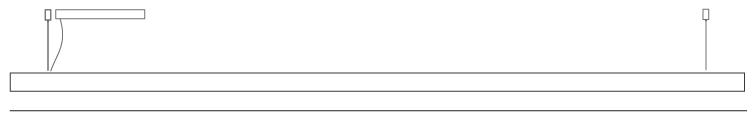

PROJECT
TYPE
SPECIFIER
QUANTITY
DATE

LED60 SUSPENSION

D71020-

base number
Color   Finish
Temperature   Options

1. To build a product code in our configurator select the specify button on the base model # product page
2. To build a manual product code on this datasheet choose from the options listed below in blue font and add the suffix to the base model #

GENERAL

Series: Woodlin
Subseries: LED60
Brand: Tunto
Division: Design
Mounting Type: Suspension
Mounting Location: Ceiling
Subcategory: Profile

PHYSICAL

Shape: Rectangle
Length (mm): 2400
Length (in): 94 1/2
Width (mm): 60
Width (in): 2 3/8
Height (mm): 60
Height (in): 2 3/8
Max. Overall Height (mm): 2060
Max. Overall Height (in): 81 1/8
Light Distribution: Direct
Diffuser: Opal
Fixture Finish: [WAL / ASH / OAK / BLK / WHI](#)
Fixture Material: Wood
Cable Details: 2000mm / 78 3/4"

ELECTRICAL

Lamp Type: LED
Input Wattage (W): 110
Total Output Wattage (W): 88.8
Dimming: Tri-Mode (Non-Dimming and Phase Dimming (120Vac only) and 0-10V Dimming)
Driver Included: Yes
Driver Location: Integrated
Driver Type: Constant Current - Universal
Driver Class: Class 2
Input Voltage (V): 120 - 277
Constant Current (MA): 700

LED

Color Temperature (°K): [2700 / 3000 / 4000](#)
Max. Delivered Lumen (lm): 8750
CRI: >93 CRI
Lamp Life (hrs): 50000

OPTICAL

RATINGS AND CERTIFICATIONS

Certified By: Certified for North American Standards
IP rating: IP20

2400mm 94 1/2"

60mm 2 3/8"

Direct