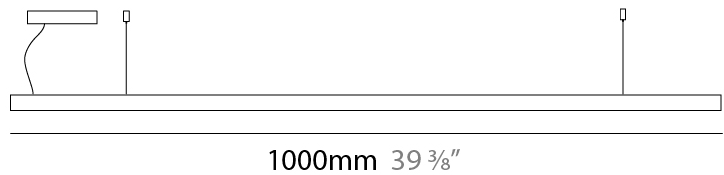

PROJECT
TYPE
SPECIFIER
QUANTITY
DATE

LED28 SUSPENSION

D71008-

base number
Color   Finish
Temperature   Options

1. To build a product code in our configurator select the specify button on the base model # product page
2. To build a manual product code on this datasheet choose from the options listed below in blue font and add the suffix to the base model #

GENERAL

Series: Woodlin
Subseries: LED28
Brand: Tunto
Division: Design
Mounting Type: Suspension
Mounting Location: Ceiling
Subcategory: Profile

PHYSICAL

Shape: Rectangle
Length (mm): 1000
Length (in): 39 ³/₈"
Width (mm): 28
Width (in): 1 ¹/₈"
Height (mm): 28
Height (in): 1 ¹/₈"
Max. Overall Height (mm): 2028
Max. Overall Height (in): 79 ¹³/₁₆"
Light Distribution: Direct
Diffuser: Opal
Fixture Finish: [WAL / ASH / OAK / BLK / WHI](#)
Fixture Material: Wood
Cable Details: 2000mm / 78 3/4"

ELECTRICAL

Lamp Type: LED
Input Wattage (W): 21
Total Output Wattage (W): 19
Dimming: Tri-Mode (Non-Dimming and Phase Dimming (120Vac only) and 0-10V Dimming)
Driver Included: Yes
Driver Location: Integrated
Driver Type: Constant Current - Universal
Driver Class: Class 2
Input Voltage (V): 120 - 277
Constant Current (MA): 700

LED

Color Temperature (°K): [2700 / 3000 / 4000](#)
Max. Delivered Lumen (lm): 1200
CRI: >93 CRI
Lamp Life (hrs): 50000

OPTICAL

RATINGS AND CERTIFICATIONS

Certified By: Certified for North American Standards
IP rating: IP20

28mm 1 ¹/₈"

Direct