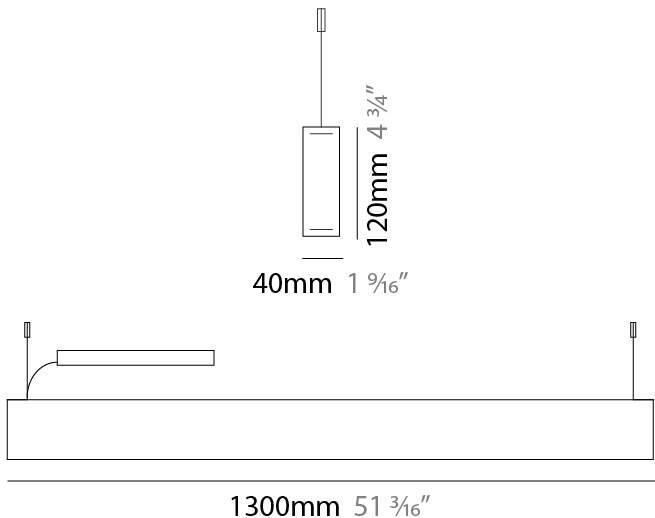

PROJECT _____
TYPE _____
SPECIFIER _____
QUANTITY _____
DATE _____

LED120 SUSPENSION

D71025-

base number
Color   Finish
Temperature   Options

1. To build a product code in our configurator select the specify button on the base model # product page
2. To build a manual product code on this datasheet choose from the options listed below in blue font and add the suffix to the base model #

GENERAL

Series: Woodlin
Subseries: LED120
Brand: Tunto
Division: Design
Mounting Type: Suspension
Mounting Location: Ceiling
Subcategory: Profile

PHYSICAL

Shape: Rectangle
Length (mm): 1300
Length (in): 51 ³/₁₆
Width (mm): 40
Width (in): 1 ⁹/₁₆
Height (mm): 120
Height (in): 4 ³/₄
Max. Overall Height (mm): 2120
Max. Overall Height (in): 83 ⁷/₁₆
Light Distribution: Direct / Indirect
Diffuser: Opal
Fixture Finish: [WAL / ASH / OAK / BLK / WHI](#)
Fixture Material: Wood
Cable Details: 2000mm / 78 3/4"

ELECTRICAL

Lamp Type: LED
Input Wattage (W): 60
Total Output Wattage (W): 50.1
Dimming: Tri-Mode (Non-Dimming and Phase Dimming (120Vac only) and 0-10V Dimming)
Driver Included: Yes
Driver Location: Integrated
Driver Type: Constant Current - Universal
Driver Class: Class 2
Input Voltage (V): 120 - 277
Constant Current (MA): 700

LED

Color Temperature (°K): [2700 / 3000 / 4000](#)
Max. Delivered Lumen (lm): 3260
CRI: >93 CRI
Lamp Life (hrs): 50000

OPTICAL

RATINGS AND CERTIFICATIONS

Certified By: Certified for North American Standards
IP rating: IP20